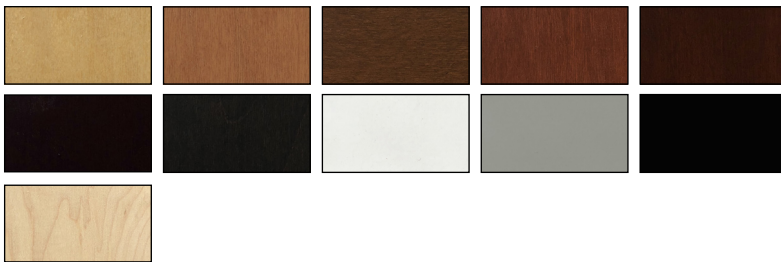

# HC203 - WOOD

This beautiful side cabinet offers plenty of hidden space for the side of your Horizontal Murphy Bed. Adjustable Shelves behind the doors allow you to move the shelves to accommodate for different size objects. This cabinet comes standard with two wooden shelves; one behind the top door and one behind the bottom door.

The door/drawer design and handle choice on your cabinets will match the style of the murphy bed that you choose, unless otherwise specified.

Available in 18", 24" and 30" widths.

## FINISHES AVAILABLE IN OAK

(Refer to Finishes Page for Names)

## FINISHES AVAILABLE IN MAPLE

(Refer to Finishes Page for Names)