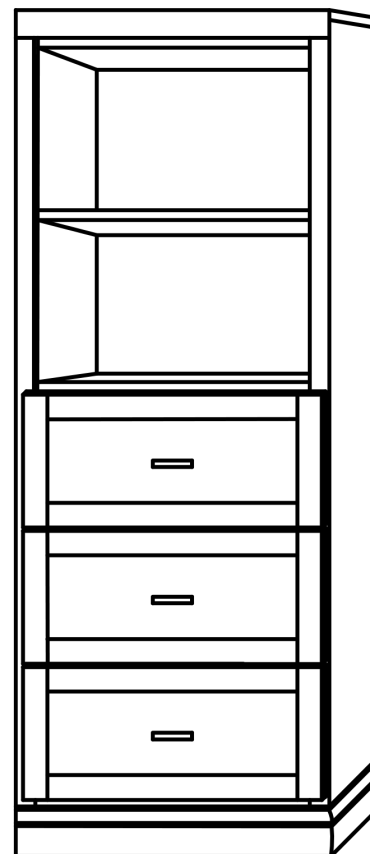

HC204 - WOOD

This beautiful side cabinet offers plenty of open shelf space at the top and three full extensions drawer on the bottom. This cabinet comes standard with one wooden shelf.

The door/drawer design and handle choice on your cabinets will match the style of the murphy bed that you choose, unless otherwise specified.

Available in 18", 24" and 30" widths.

FINISHES AVAILABLE IN OAK

(Refer to Finishes Page for Names)

FINISHES AVAILABLE IN MAPLE

(Refer to Finishes Page for Names)

ADDITIONAL OPTIONS

Nightstand Pull Out

SIDE CABINET DIMENSIONS

SIZE	HEIGHT	WIDTH	DEPTH
Queen	64"	18, 24, 30"	16"
Full (Double)	58"	18, 24, 30"	16"
XL Twin	43"	18, 24, 30"	16"
Twin	43"	18, 24, 30"	16"

The HEIGHT of our Horizontal Side Cabinets sit below the height of our Horizontal Murphy Beds, so they will vary based on the height of the murphy bed that is ordered. 30" wide cabinets will have double doors. Door and Drawer fronts will match the murphy bed style that is ordered. For example, cabinets that accompany the Metropolitan Face murphy bed will have flat panel doors and drawers.