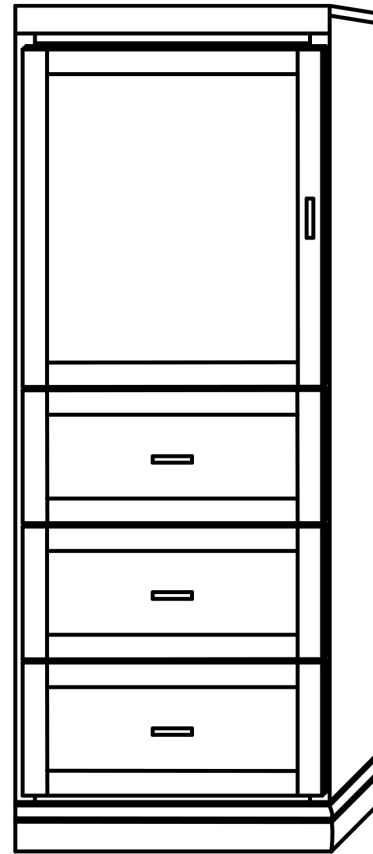

HC205 - WOOD

This beautiful side cabinet offers plenty of hidden storage for the side of your Horizontal Murphy Bed. One Door on top with an adjustable shelf, and three full extension drawers on the bottom. This cabinet comes standard with one wooden shelf.

The door/drawer design and handle choice on your cabinets will match the style of the murphy bed that you choose, unless otherwise specified.

Available in 18", 24" and 30" widths.

FINISHES AVAILABLE IN OAK

(Refer to Finishes Page for Names)

FINISHES AVAILABLE IN MAPLE

(Refer to Finishes Page for Names)

ADDITIONAL OPTIONS

Nightstand Pull Out

SIDE CABINET DIMENSIONS

SIZE	HEIGHT	WIDTH	DEPTH
Queen	64"	18, 24, 30"	16"
Full (Double)	58"	18, 24, 30"	16"
XL Twin	43"	18, 24, 30"	16"
Twin	43"	18, 24, 30"	16"

The HEIGHT of our Horizontal Side Cabinets sit below the height of our Horizontal Murphy Beds, so they will vary based on the height of the murphy bed that is ordered. 30" wide cabinets will have double doors. Door and Drawer fronts will match the murphy bed style that is ordered. For example, cabinets that accompany the Metropolitan Face murphy bed will have flat panel doors and drawers.