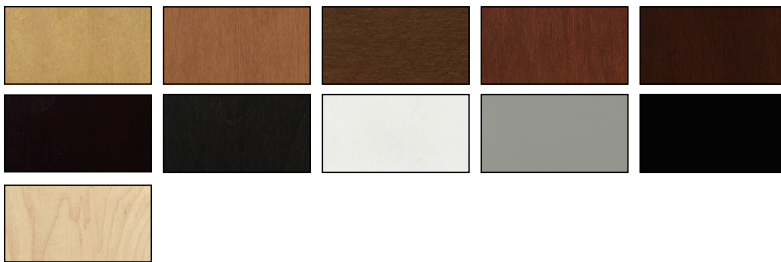

FINISHES AVAILABLE IN MAPLE

(Refer to Finishes Page for Names)

SIDE CABINET DIMENSIONS

SIZE	HEIGHT	WIDTH	DEPTH
Queen	64"	18, 24, 30"	16"
Full (Double)	58"	18, 24, 30"	16"
XL Twin	-	-	-
Twin	-	-	-