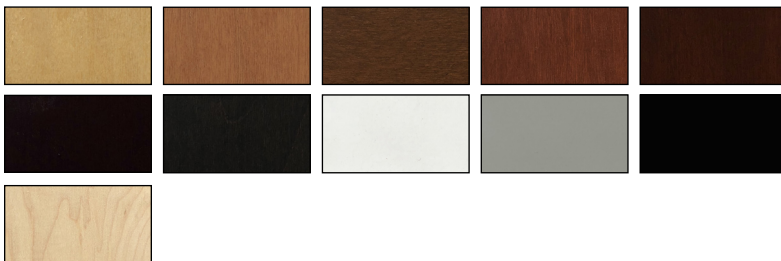

VC201 - WOOD

This beautiful side cabinet offers all open shelf space. Fully adjustable shelves allow you to accommodate different size objects. This cabinet comes standard with five wooden shelves.

The crown molding style on your cabinets will match the style of the murphy bed that you choose, unless otherwise specified.

Available in 18", 24" and 30" widths.

FINISHES AVAILABLE IN OAK

(Refer to Finishes Page for Names)

FINISHES AVAILABLE IN MAPLE

(Refer to Finishes Page for Names)

SIDE CABINET DIMENSIONS

SIZE	HEIGHT	WIDTH	DEPTH
Queen	84 1/4"	18, 24, 30"	16"
Full (Double)	79 1/4"	18, 24, 30"	16"
XL Twin	84 1/4"	18, 24, 30"	16"
Twin	79 1/4"	18, 24, 30"	16"