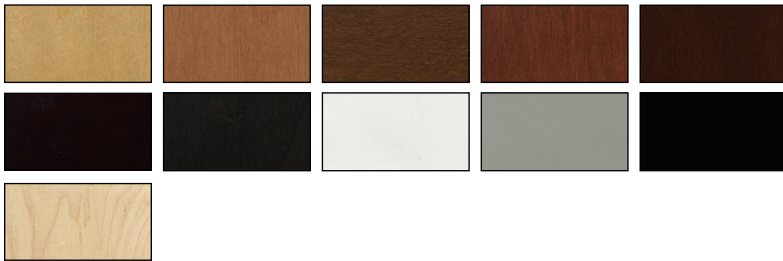

FINISHES AVAILABLE IN MAPLE

(Refer to Finishes Page for Names)