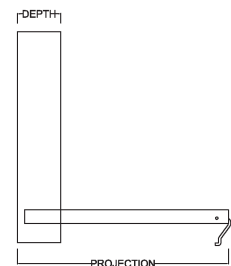

(Refer to Finishes Page for Names)

CROWN MOLDING OPTIONS

Standard

Larger

Square

ADDITIONAL OPTIONS

Side Cabinets

(Refer to side cabinet sheet for more information.)

Lighting

Bed shown here is Cordovan on Maple Wood

MURPHY BED DIMENSIONS

SIZE	HEIGHT	WIDTH	DEPTH	*PROJECTION
Queen	87 3/4"	66 1/2"	18 3/4"	86 7/8"
Full (Double)	82 3/4"	60 1/2"	18 3/4"	81 7/8"
XL Twin	87 3/4"	45 1/2"	18 3/4"	86 7/8"
Twin	82 3/4"	45 1/2"	18 3/4"	81 7/8"

*Projection is the dimension from the wall to the outside of the bed frame in the open position.

These dimensions refer to the finished furniture piece after it is assembled. Upon delivery, the bed is broken down into six (6) pieces, with the decorative bed face being the largest of those pieces. (For more information on if your bed will fit, refer to the website.)