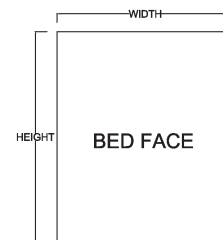

(Refer to Finishes Page for Names)

CROWN MOLDING OPTIONS

Standard

Larger

Square

ADDITIONAL OPTIONS

Side Cabinets

(Refer to side cabinet sheet for more information.)

Lighting

Bed shown here is Cordovan on Maple Wood

MURPHY BED DIMENSIONS

SIZE	HEIGHT	WIDTH	DEPTH	*PROJECTION
Queen	87 3/4"	66 1/2"	18 3/4"	86 7/8"
Full (Double)	82 3/4"	60 1/2"	18 3/4"	81 7/8"
XL Twin	87 3/4"	45 1/2"	18 3/4"	86 7/8"
Twin	82 3/4"	45 1/2"	18 3/4"	81 7/8"

*Projection is the dimension from the wall to the outside of the bed frame in the open position.

These dimensions refer to the finished furniture piece after it is assembled. Upon delivery, the bed is broken down into six (6) pieces, with the decorative bed face being the largest of those pieces. (For more information on if your bed will fit, refer to the website.)