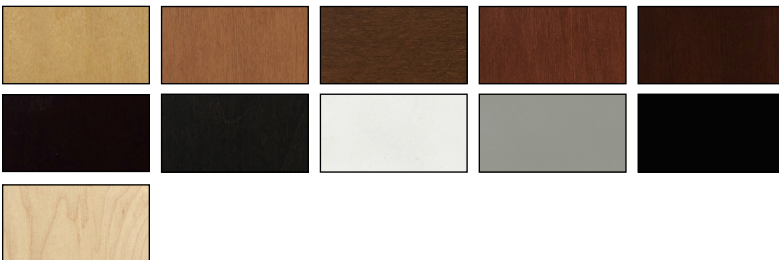

Available in Twin, Extra Long Twin, Full (Double) and Queen sizes.

Requires standard, innerspring mattress up to 12" thick (not included.)

Bed shown here is Espresso on Maple Wood

FINISHES AVAILABLE IN OAK

(Refer to Finishes Page for Names)

FINISHES AVAILABLE IN MAPLE

(Refer to Finishes Page for Names)

CROWN MOLDING OPTIONS

Standard

Larger

Square

ADDITIONAL OPTIONS