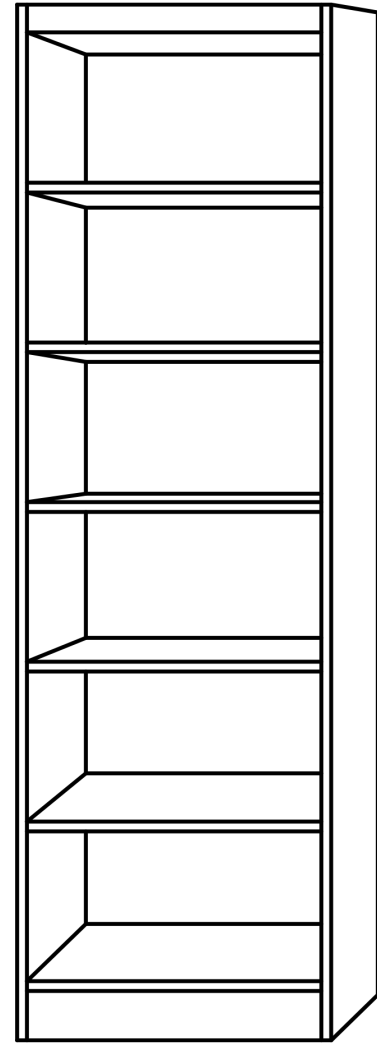

VC201 - MELAMINE

This beautiful side cabinet offers all open shelf space. Fully adjustable shelves allow you to accommodate different size objects. This cabinet comes standard with five wooden shelves.

Available in 15 1/2", 21 1/2" and 27 1/2" widths.

FINISHES AVAILABLE IN MELAMINE

(Refer to Finishes Page for Names)

ADDITIONAL OPTIONS

Lighting

Glass Shelves

SIDE CABINET DIMENSIONS

SIZE	HEIGHT	WIDTH	DEPTH
Queen	84 1/4"	15 1/2, 21 1/2, 27 1/2"	16"
Full (Double)	79 1/4"	15 1/2, 21 1/2, 27 1/2"	16"
XL Twin	84 1/4"	15 1/2, 21 1/2, 27 1/2"	16"
Twin	79 1/4"	15 1/2, 21 1/2, 27 1/2"	16"

The HEIGHT of our Vertical Side Cabinets sit below the height of our Vertical Murphy Beds, so they will vary based on the height of the murphy bed that is ordered. 27 1/2" wide cabinets will have double doors. Door and Drawer fronts will match the murphy bed style that is ordered. For example, cabinets that accompany the Studio Face murphy bed will have flat panel doors and drawers.