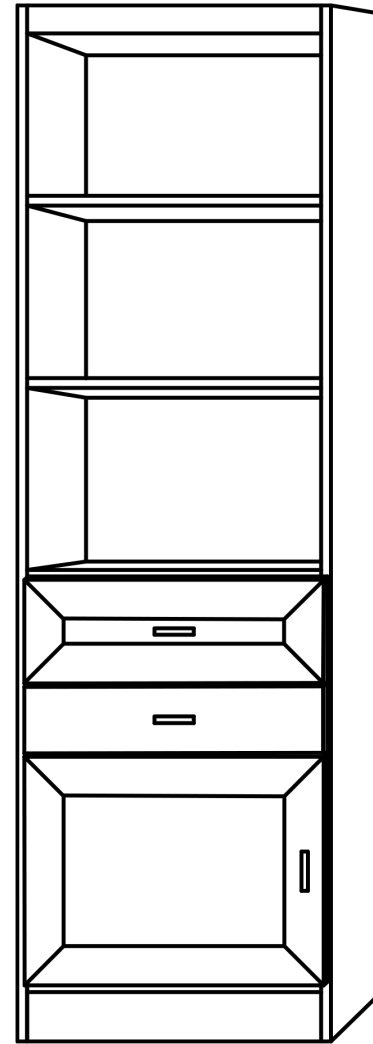

# VC206 - MELAMINE

This beautiful side cabinet offers open shelves at the top, one full extension drawer, a practical pull-out night stand and a bottom door for hidden storage. Fully adjustable shelves allow you to accommodate different size objects. This cabinet comes standard with three shelves; two at the top and one behind the bottom door.

The door/drawer design and handle choice on your cabinets will match the style of the murphy bed that you choose, unless otherwise specified.

Available in 15 1/2", 21 1/2" and 27 1/2" widths.

## SIDE CABINET DIMENSIONS

SIZE	HEIGHT	WIDTH	DEPTH
Queen	84 1/4"	15 1/2, 21 1/2, 27 1/2"	16"
Full (Double)	79 1/4"	15 1/2, 21 1/2, 27 1/2"	16"
XL Twin	84 1/4"	15 1/2, 21 1/2, 27 1/2"	16"
Twin	79 1/4"	15 1/2, 21 1/2, 27 1/2"	16"