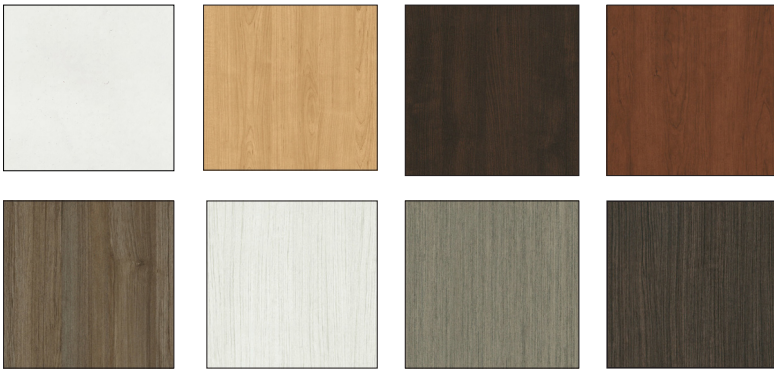

# VC206 - MELAMINE

This beautiful side cabinet offers open shelves at the top, one full extension drawer, a practical pull-out night stand and a bottom door for hidden storage. Fully adjustable shelves allow you to accommodate different size objects. This cabinet comes standard with three shelves; two at the top and one behind the bottom door.

The door/drawer design and handle choice on your cabinets will match the style of the murphy bed that you choose, unless otherwise specified.

Available in 15 1/2", 21 1/2" and 27 1/2" widths.

## FINISHES AVAILABLE IN MELAMINE

(Refer to Finishes Page for Names)